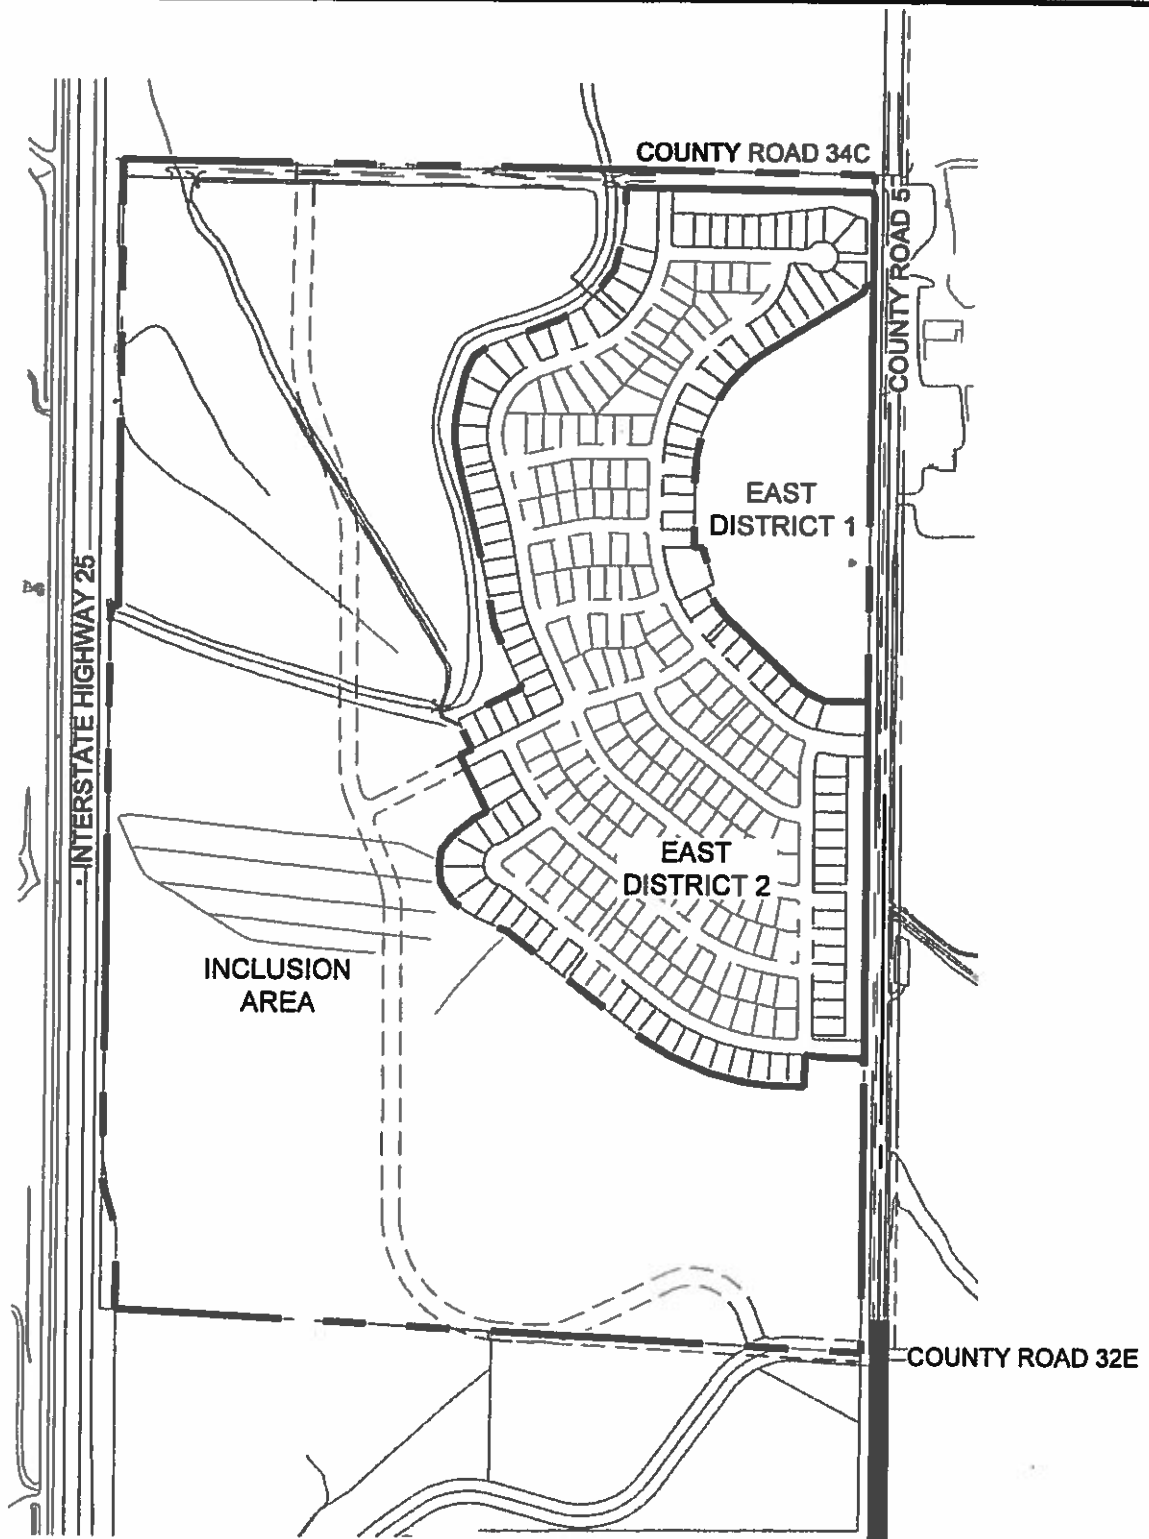

MAP OF DISTRICTS

NE

301 North Howes Street, Suite 100
Fort Collins, Colorado 80525

NORTHERN ENGINEERING

PHONE: 970.221.4158
www.northernengineering.com

FOSSIL CREEK RANCH METROPOLITAN DISTRICTS

DRAWN BY: A. Morse

SCALE: 1" = 600'

ISSUED: SEPTEMBER 2015

SHEET NO:

EX 2